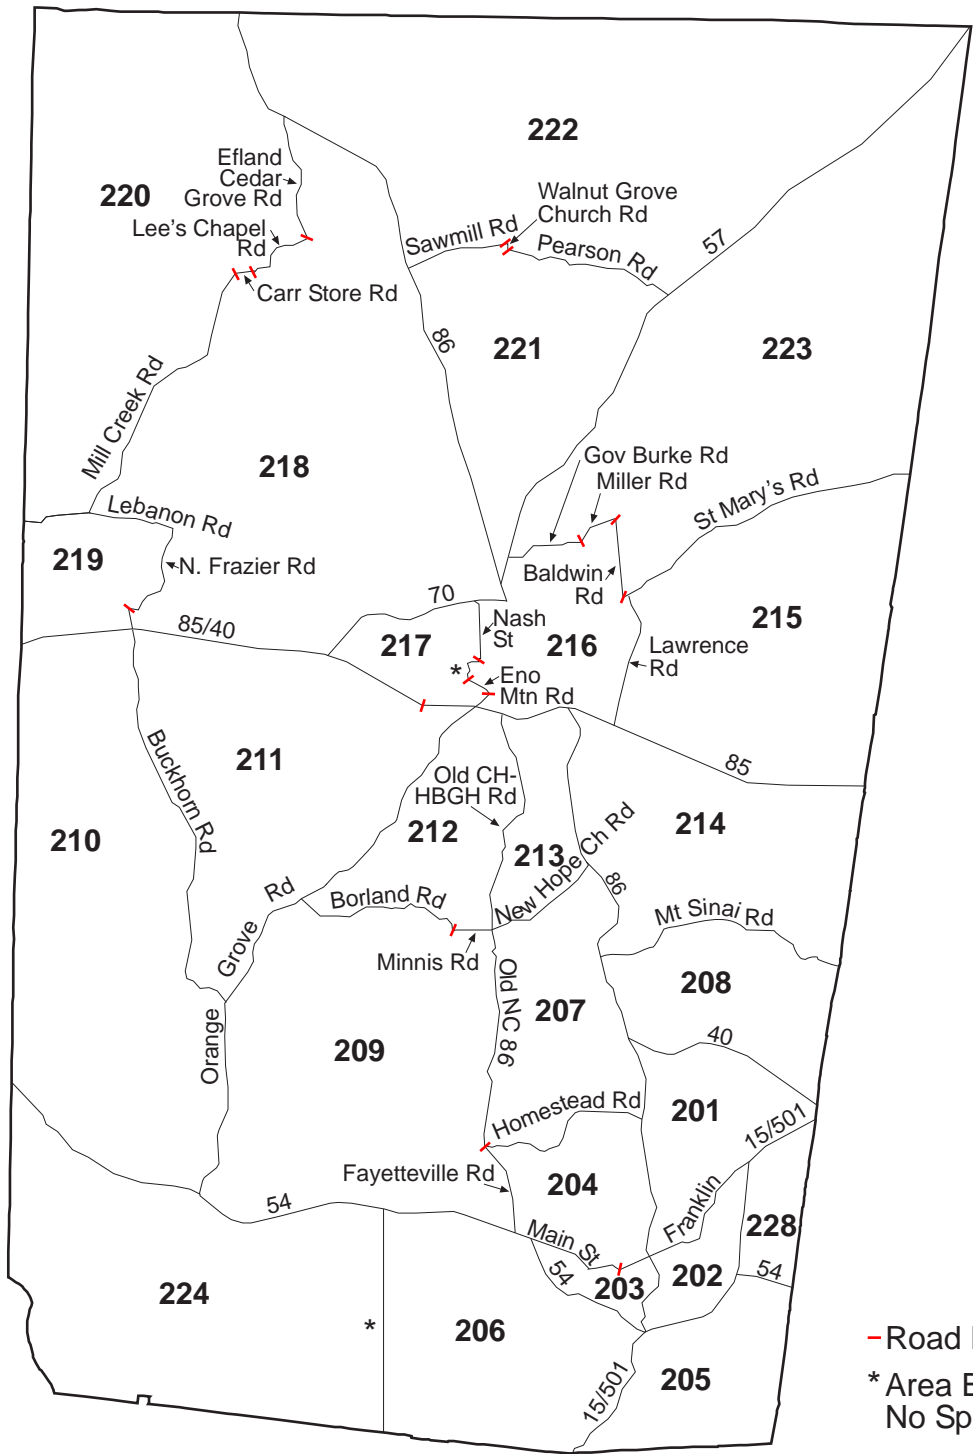

# 201-228 Orange

- Road Name Change Designator  
 \* Area Boundary Follows No Specific Feature