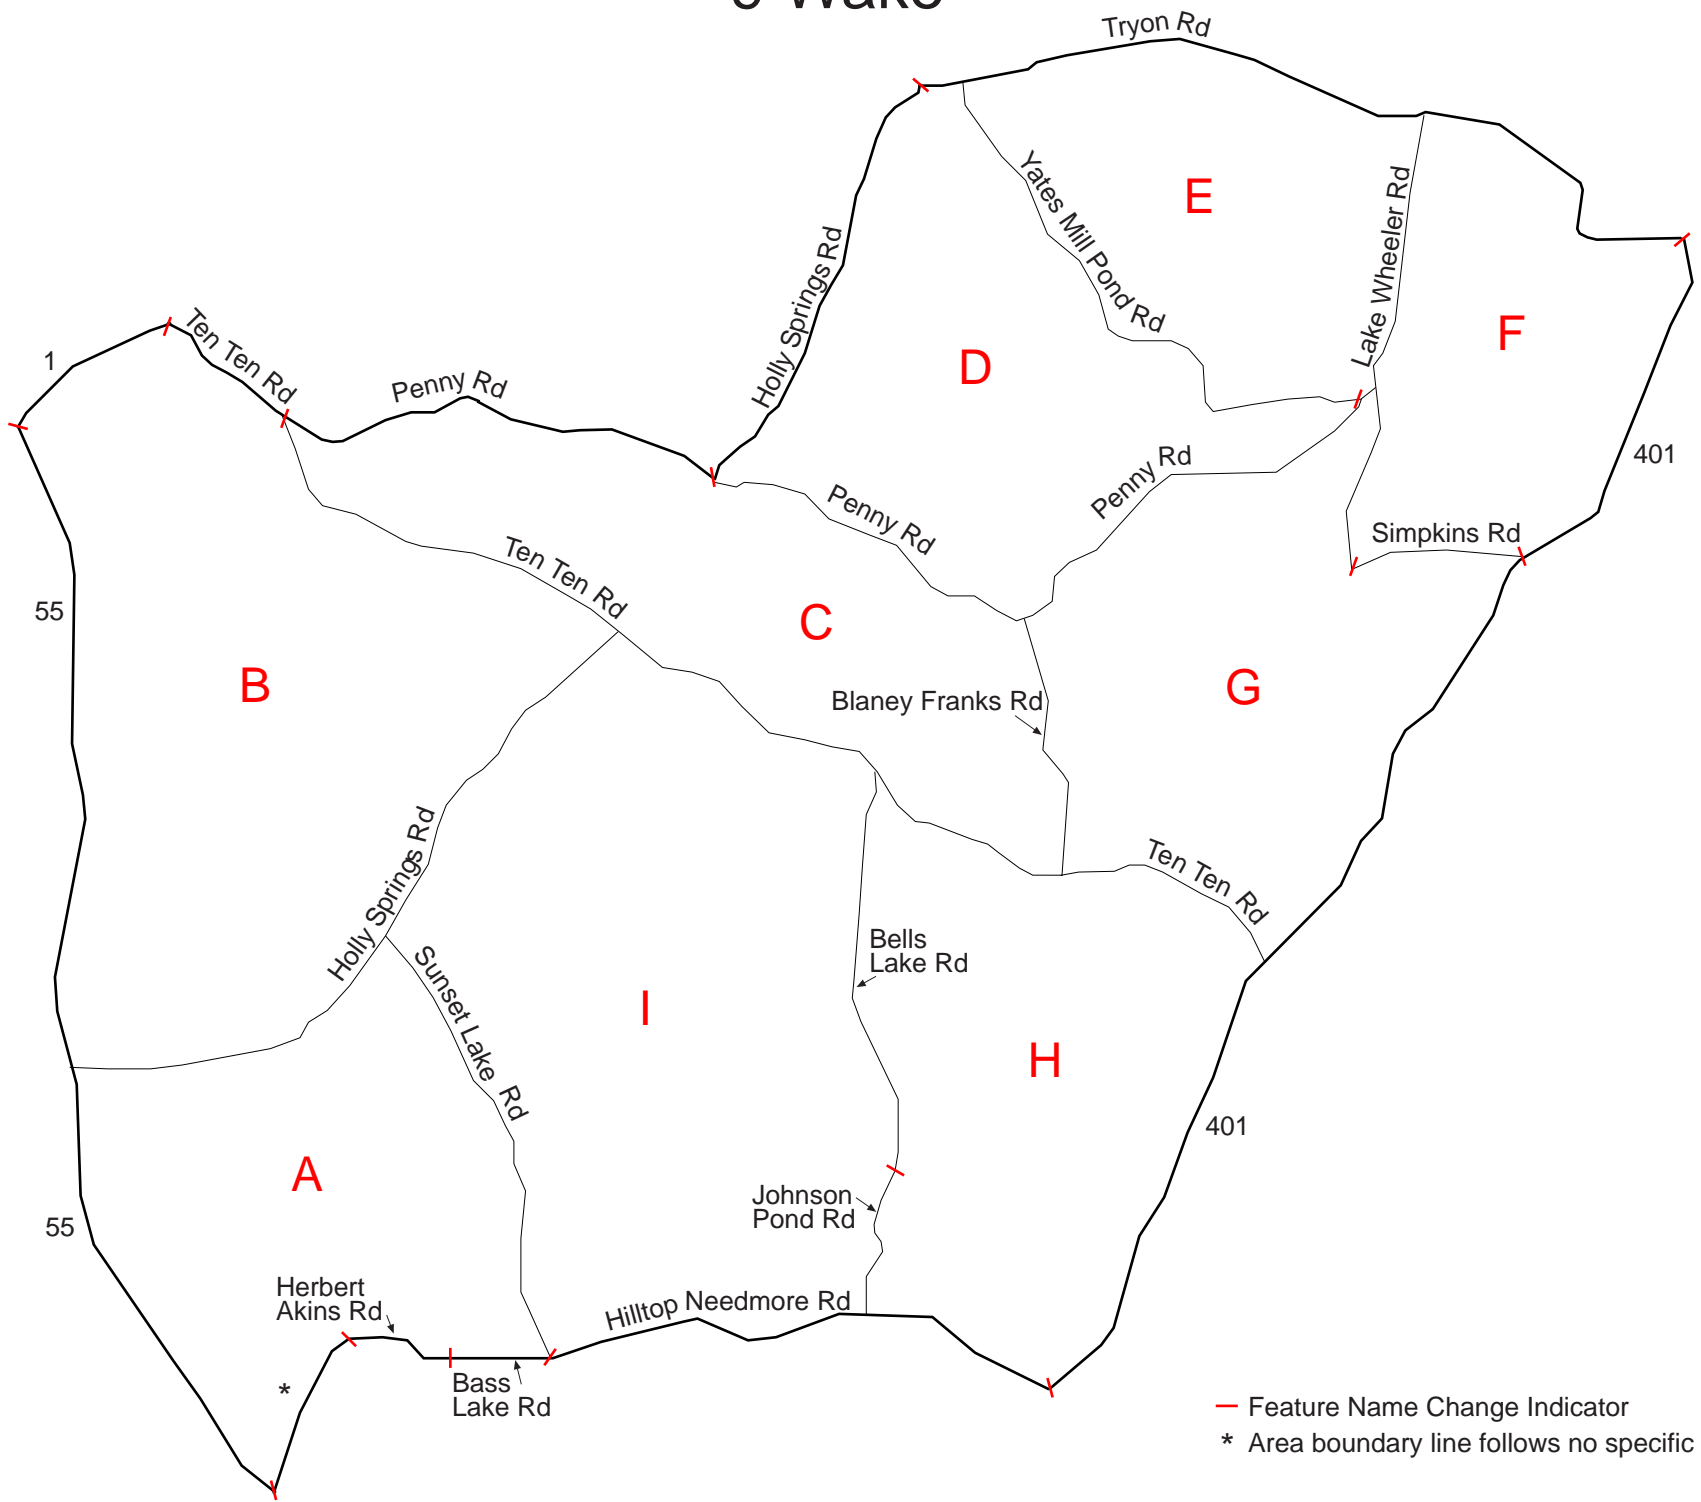

# 9 Wake

— Feature Name Change Indicator  
\* Area boundary line follows no specific feature