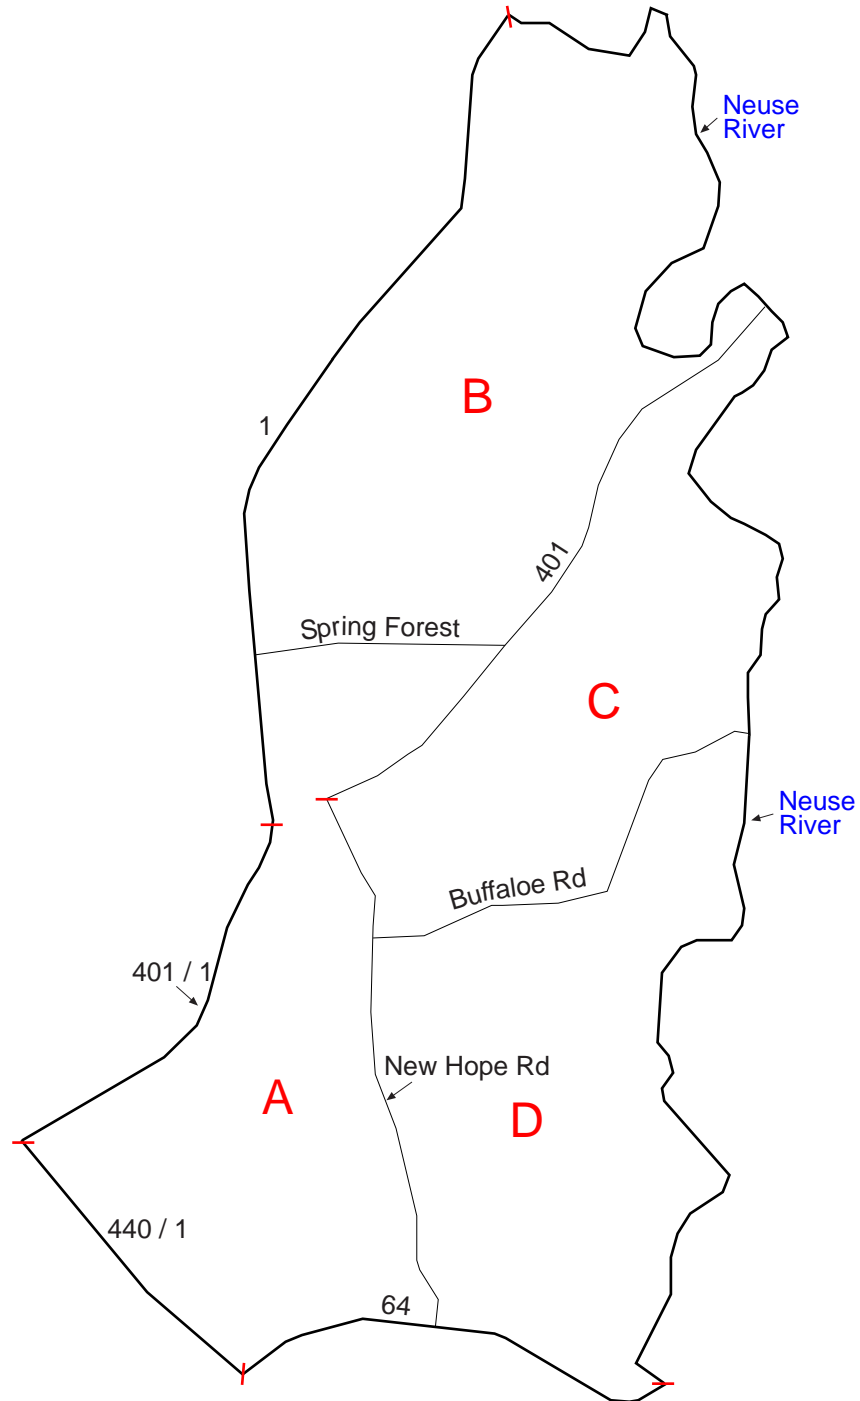

8 Wake

- Feature Name Change Indicator
- * Area boundary line follows no specific feature