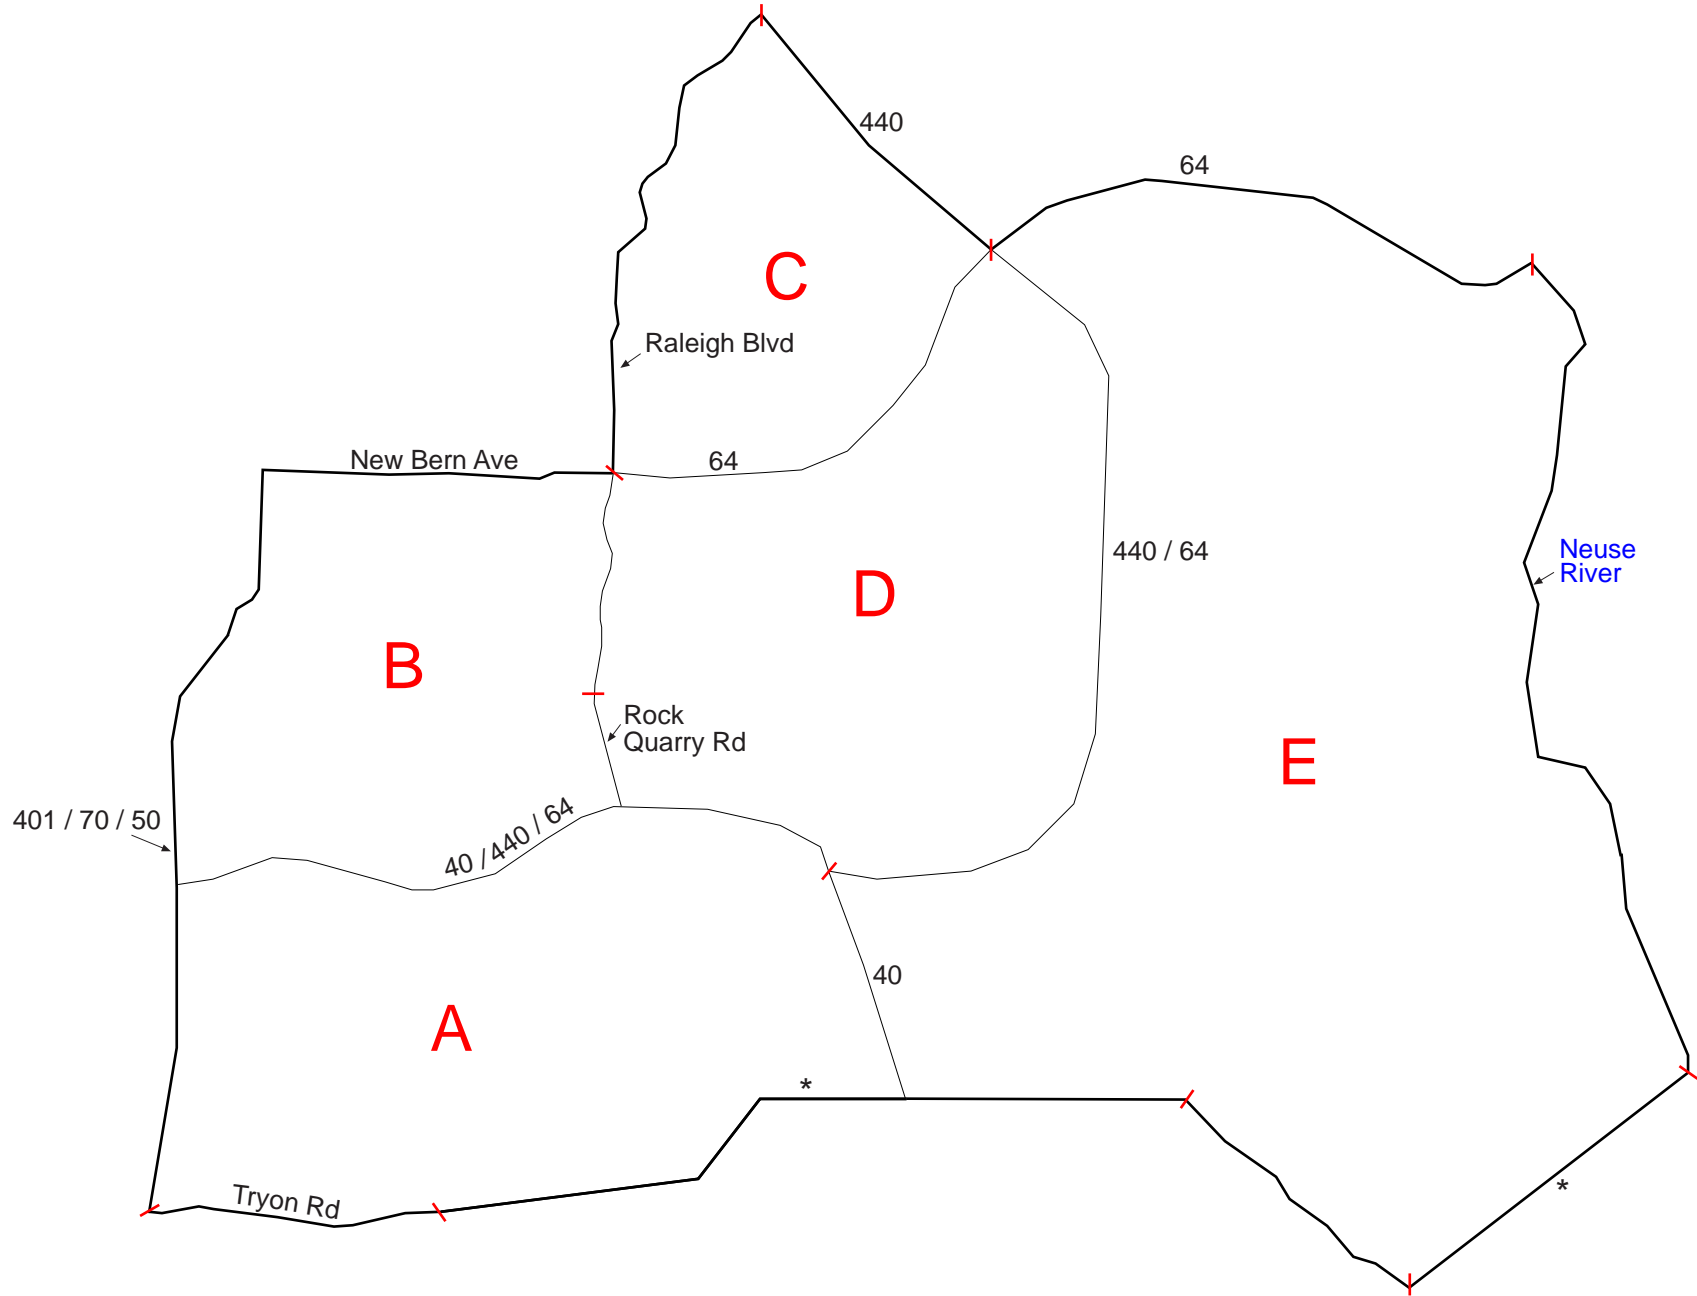

# 3 Wake

- Feature Name Change Indicator
- \* Area boundary line follows no specific feature