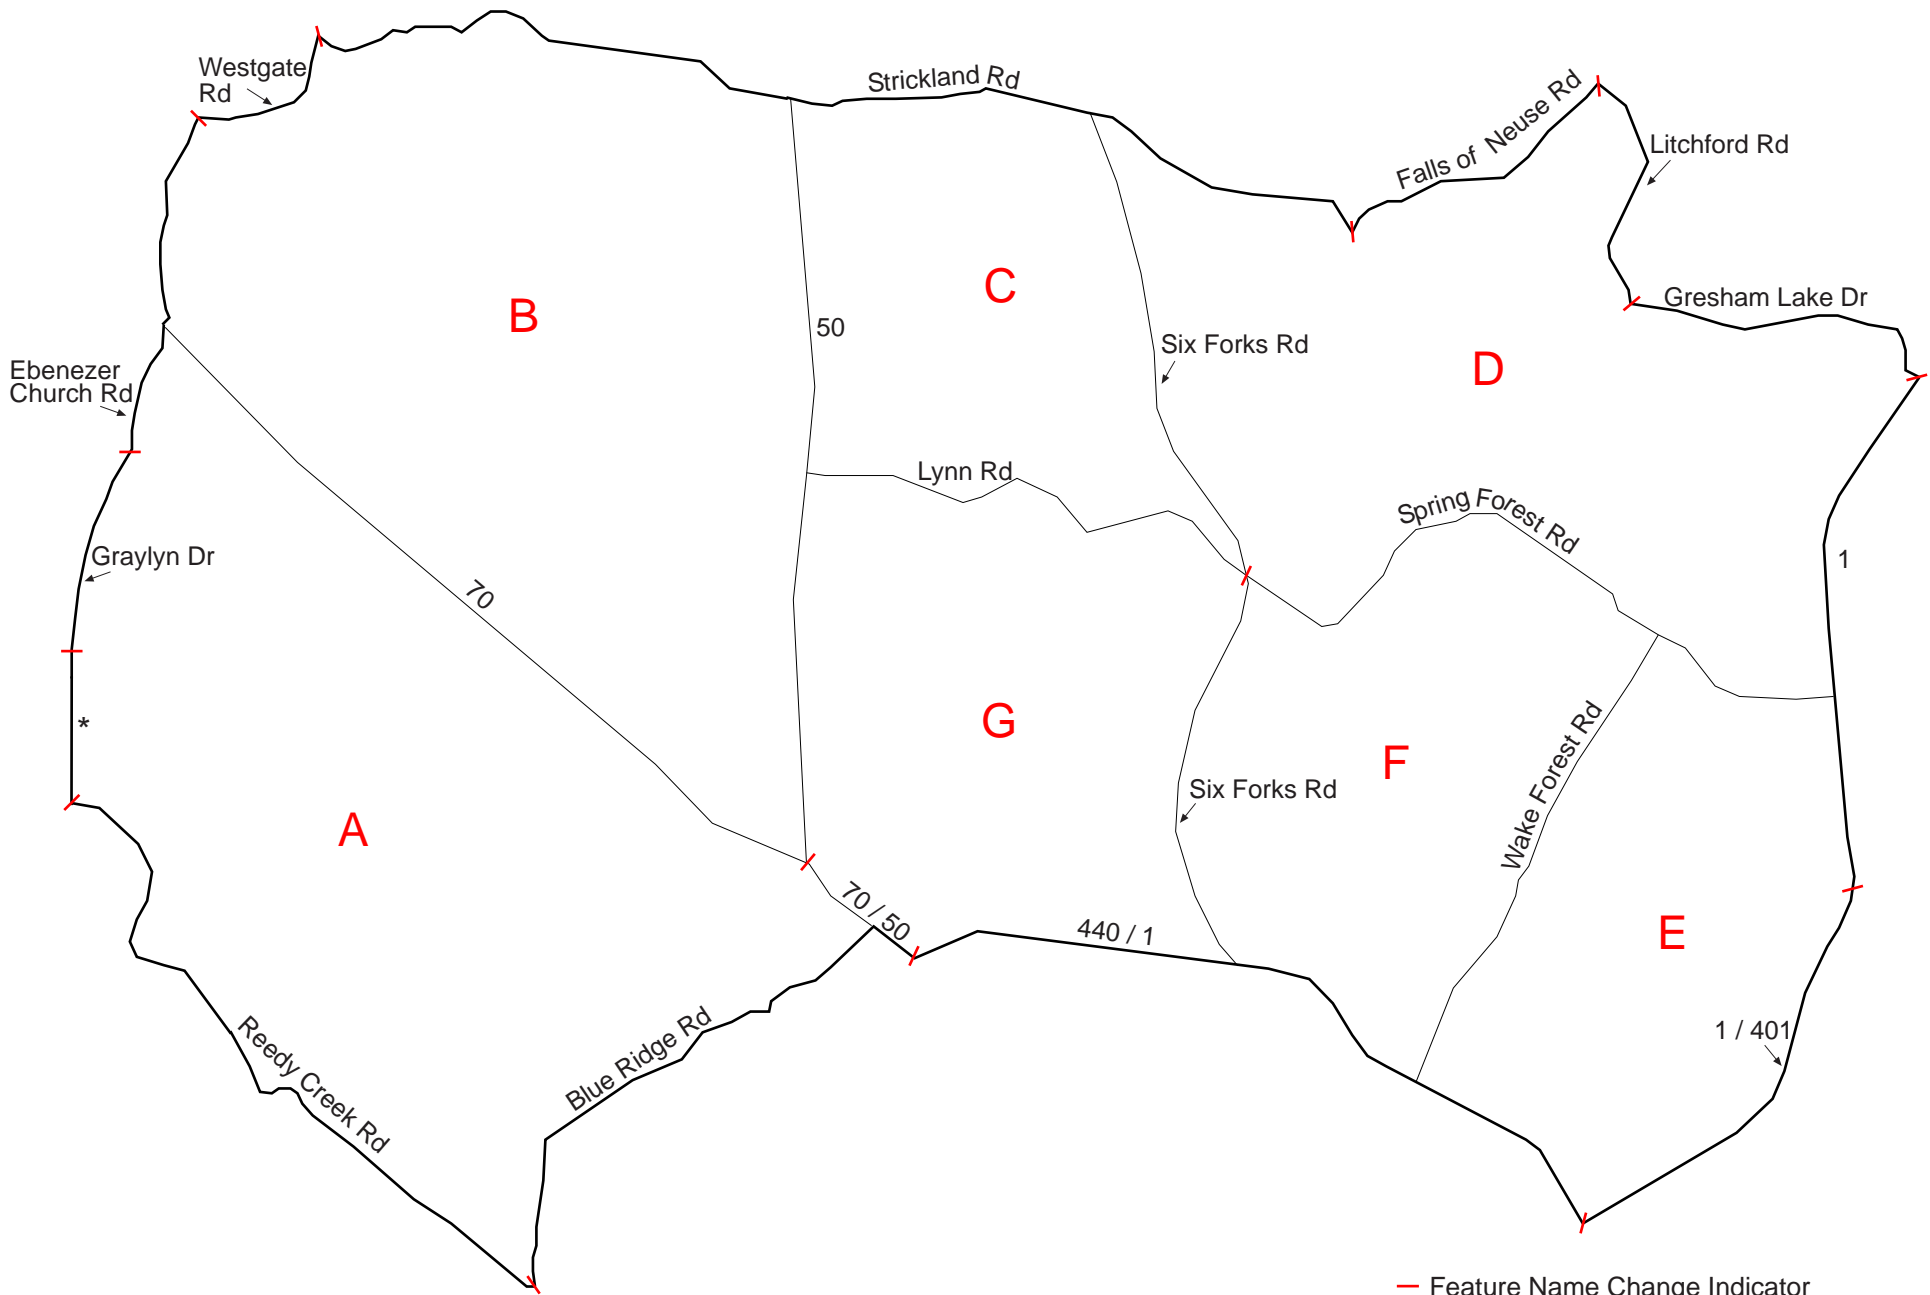

# 2 Wake

- Feature Name Change Indicator
- \* Area boundary line follows no specific feature