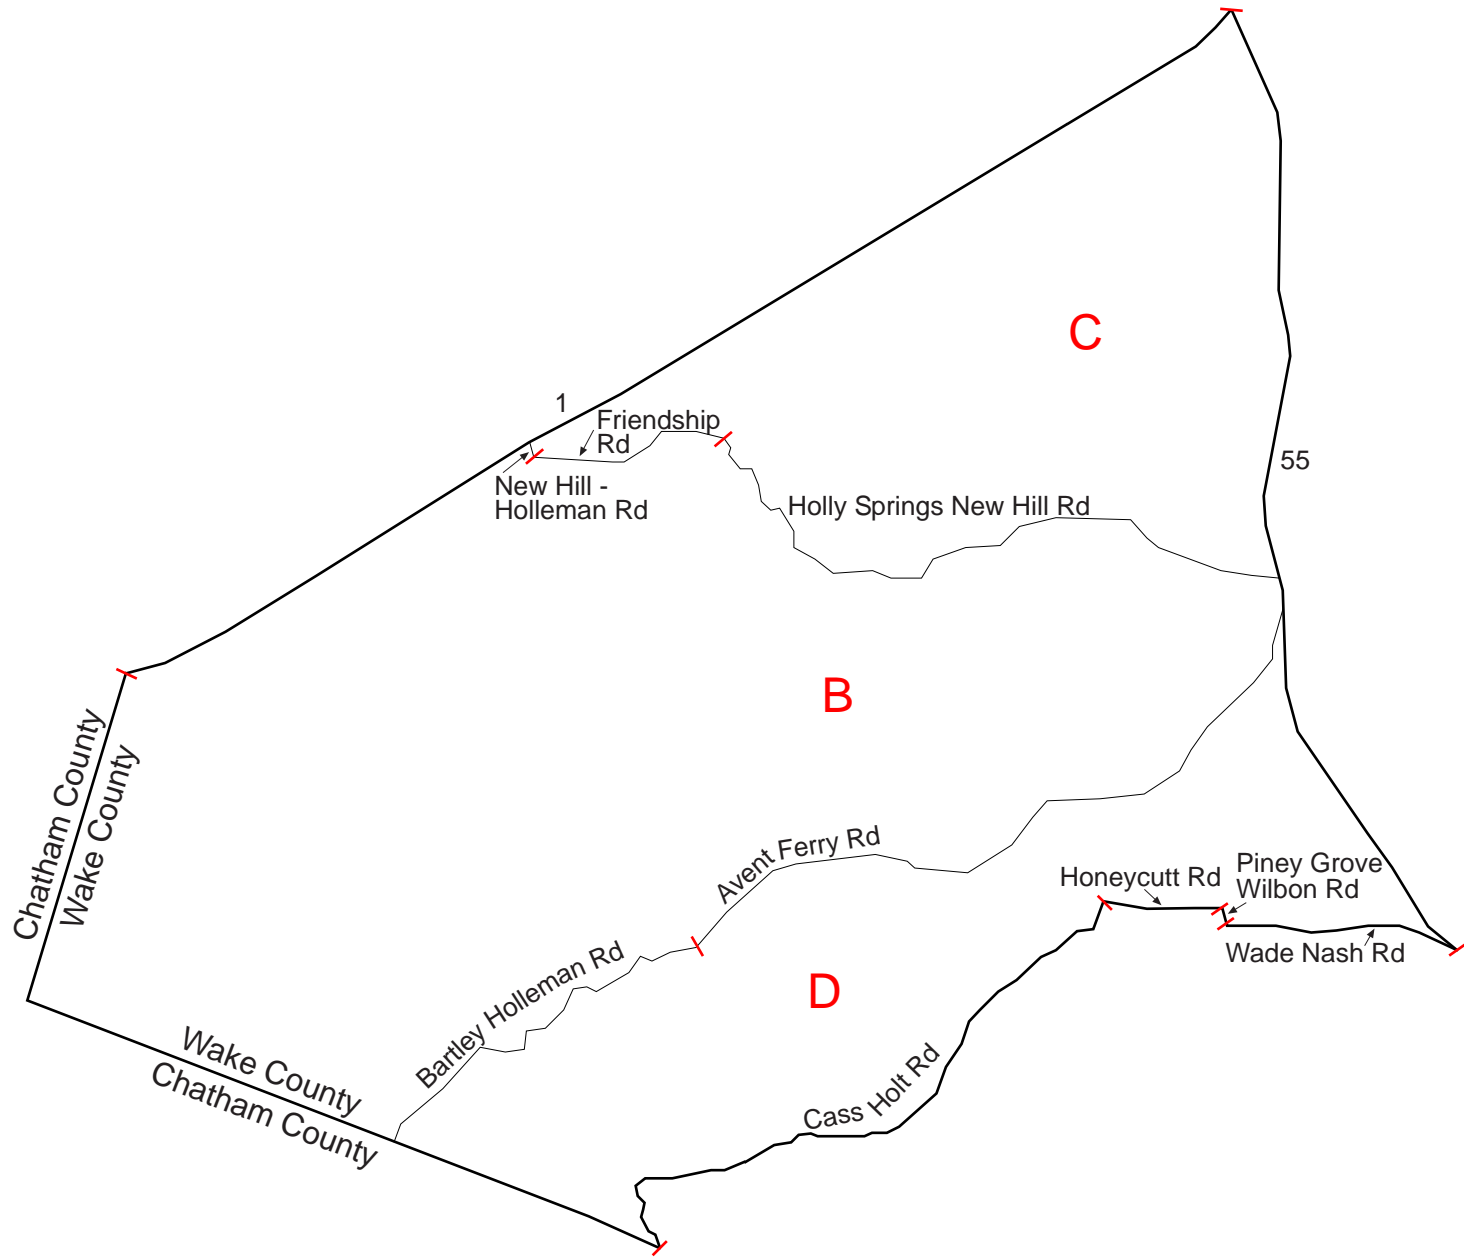

# 17 Wake

- Feature Name Change Indicator
- \* Area boundary line follows no specific feature