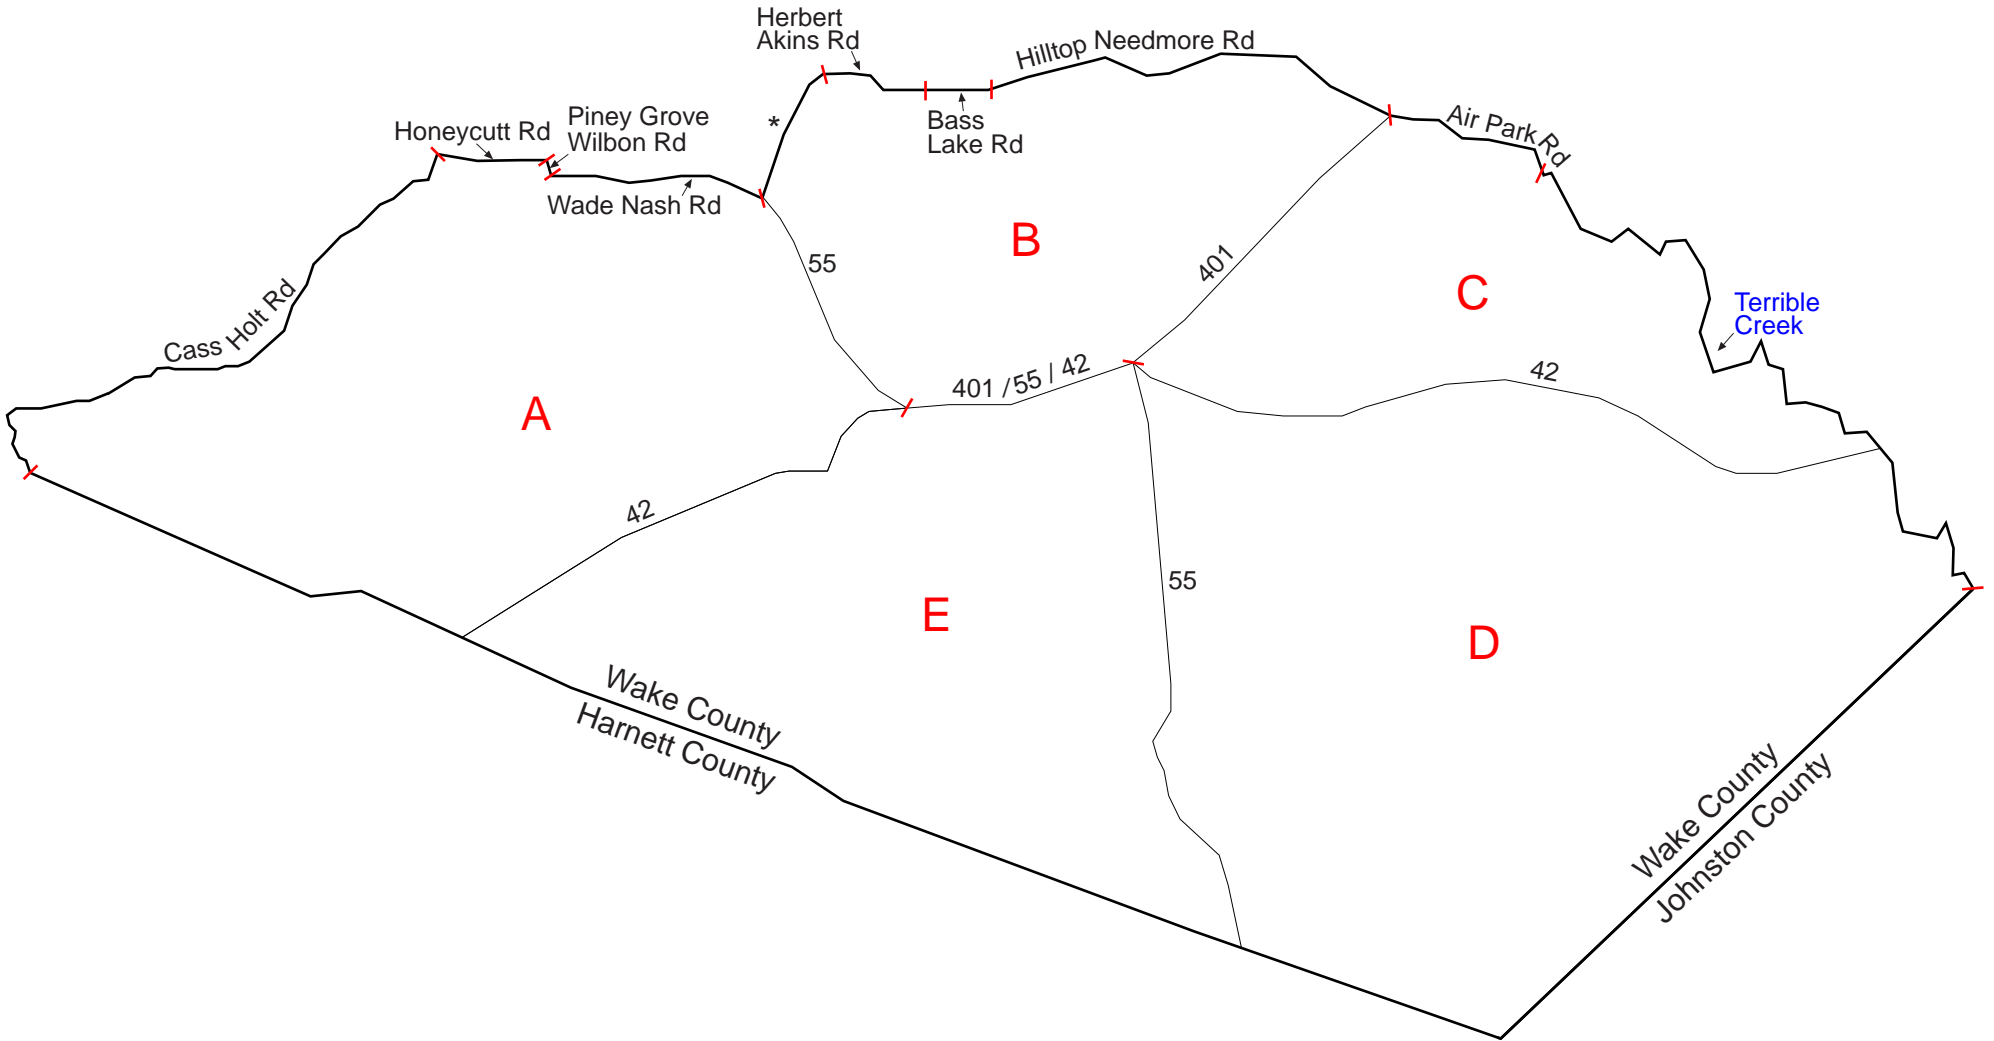

16 Wake

- Feature Name Change Indicator
- * Area boundary line follows no specific feature