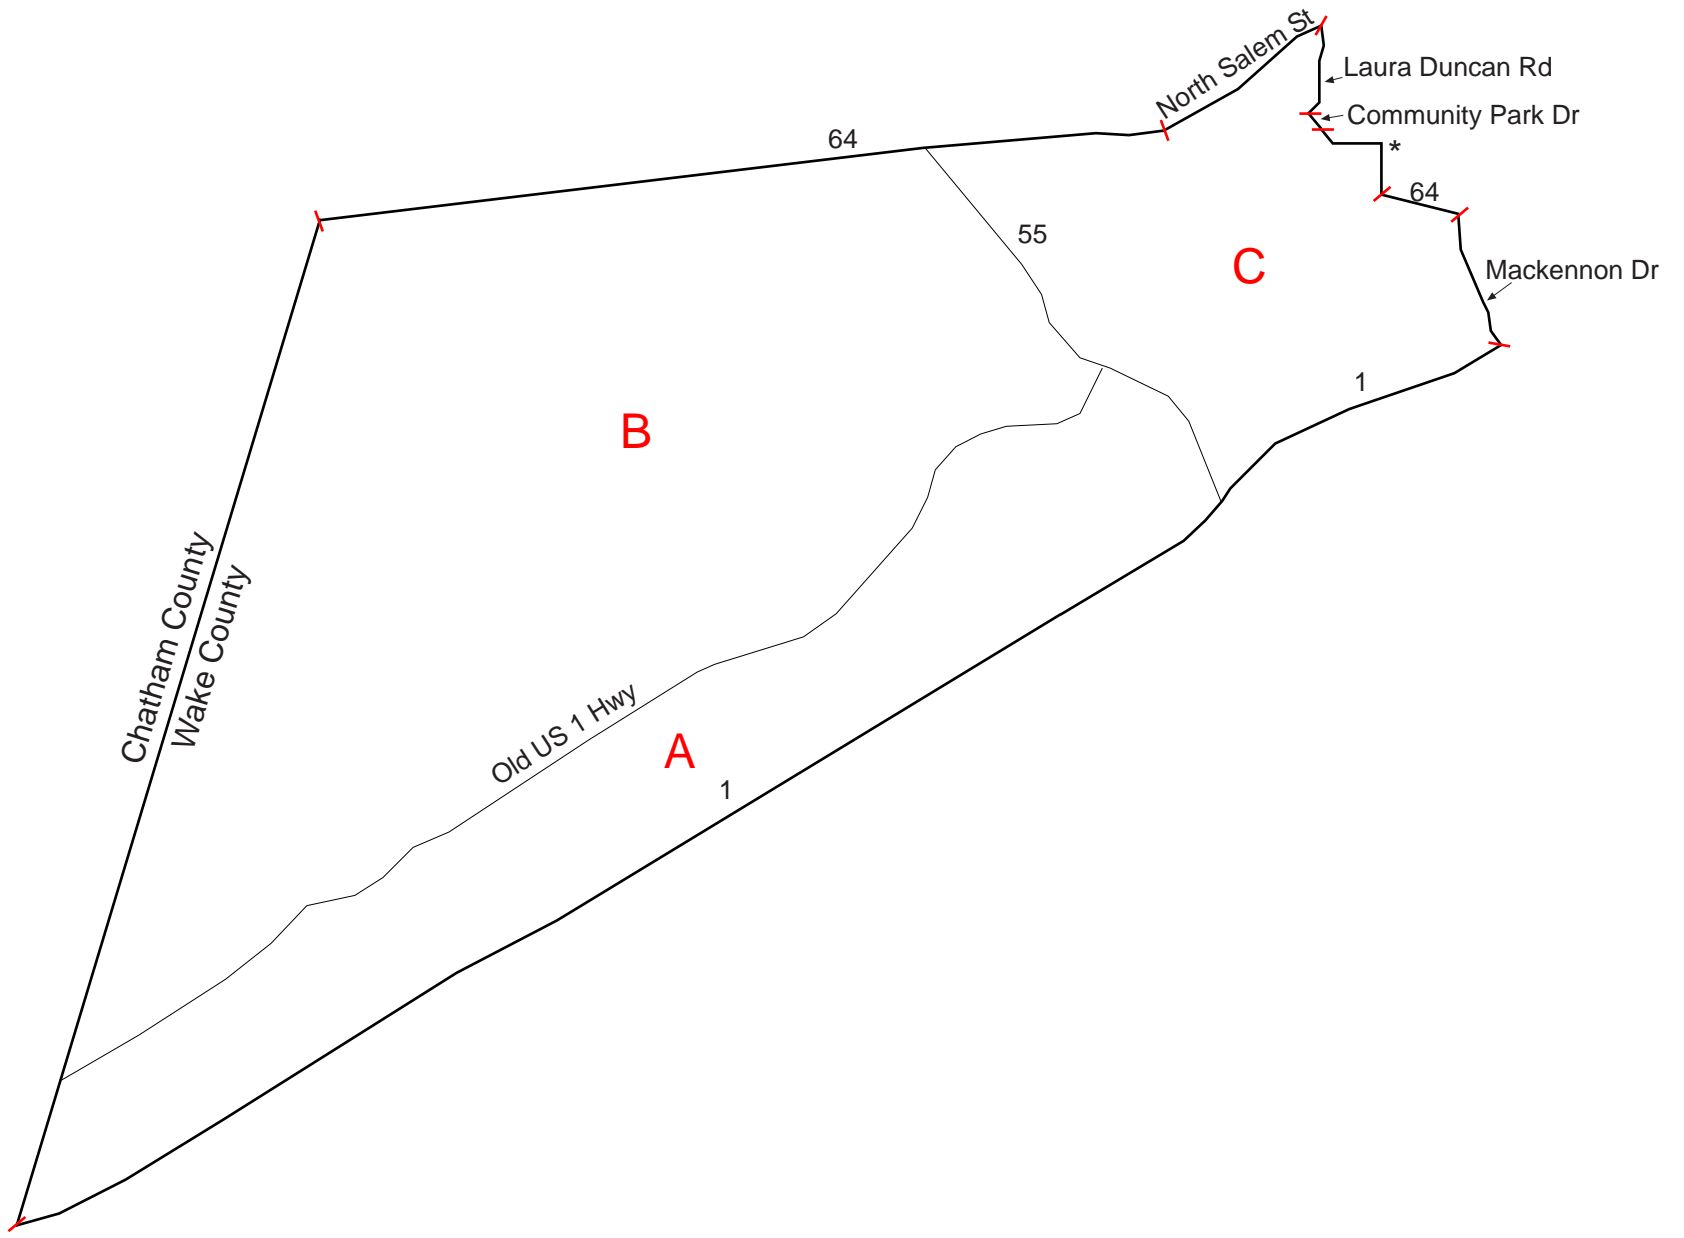

15 Wake

- Feature Name Change Indicator
- * Area boundary line follows no specific feature