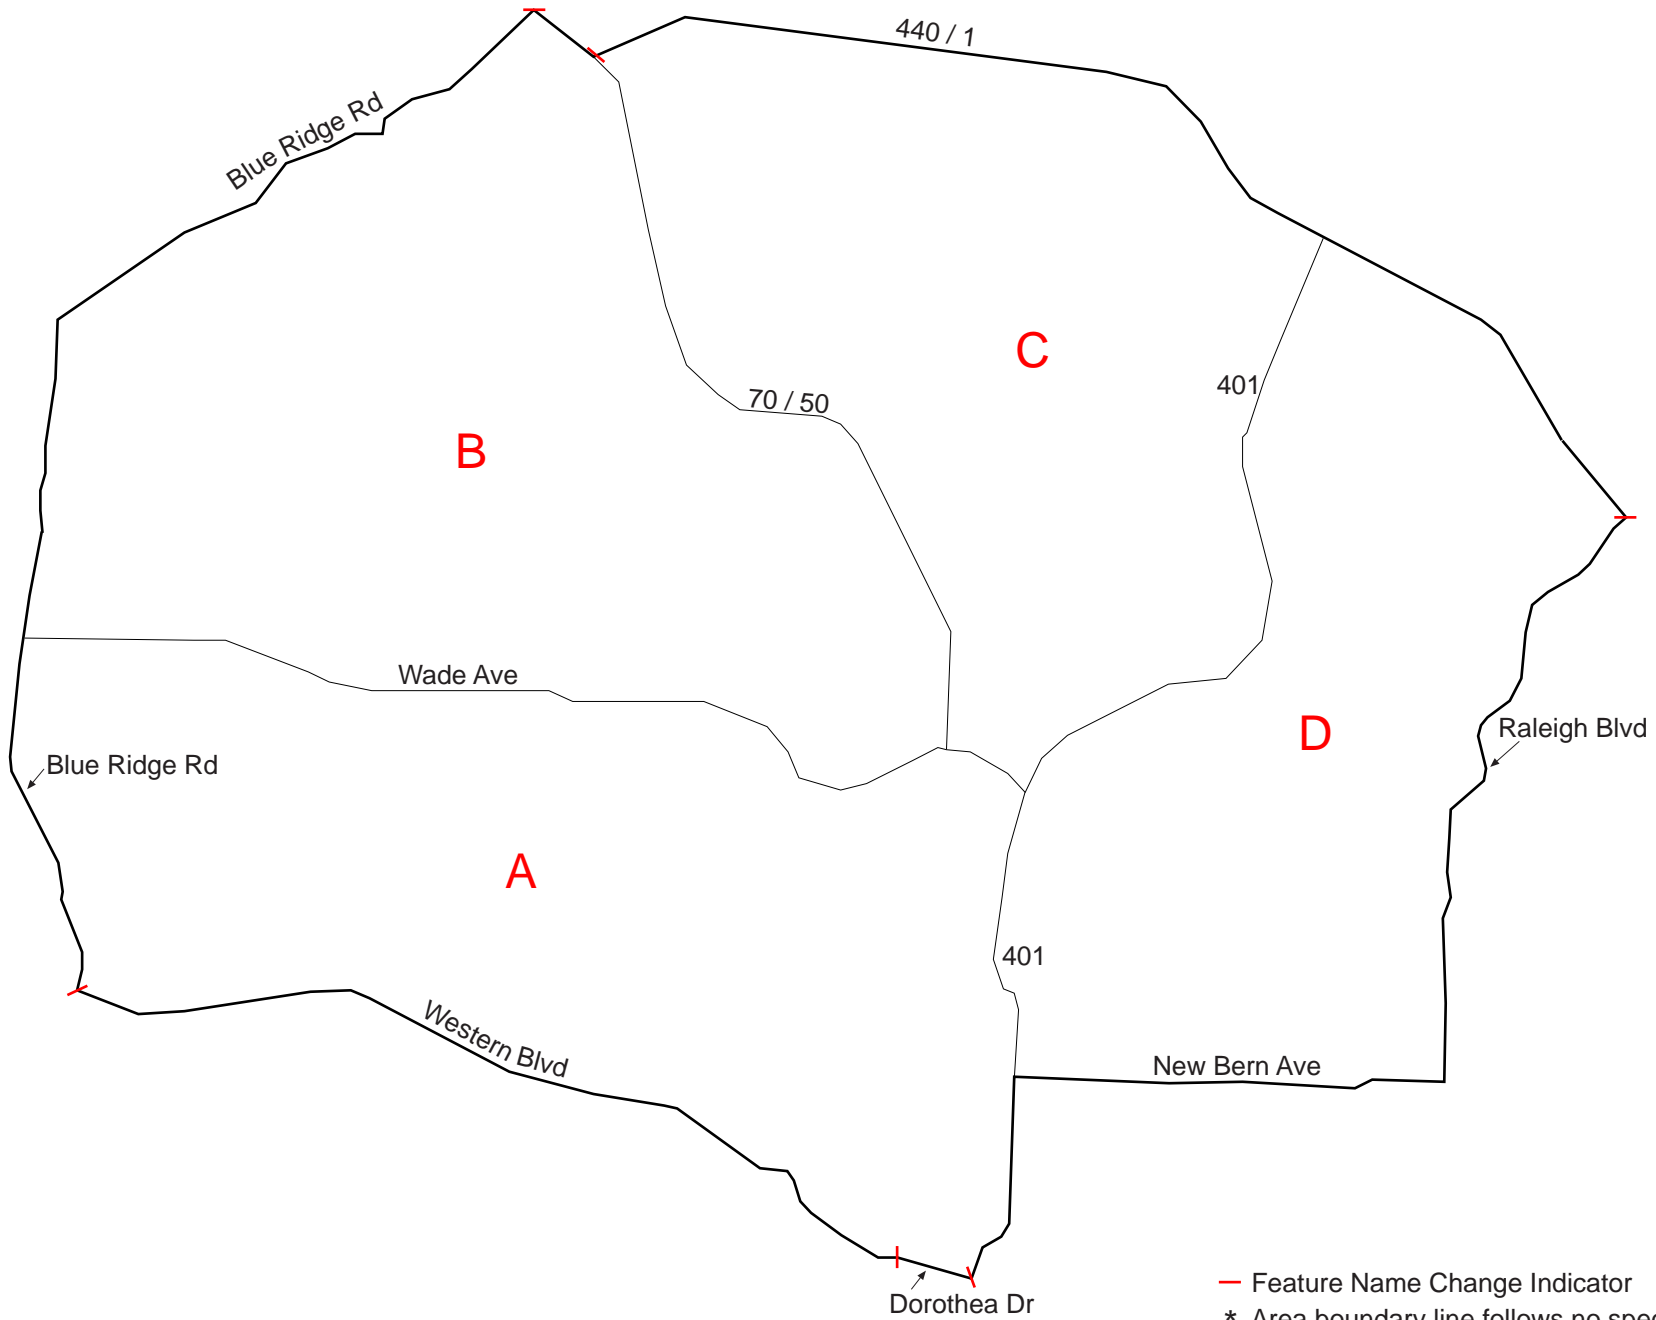

1 Wake

- Feature Name Change Indicator
- * Area boundary line follows no specific feature