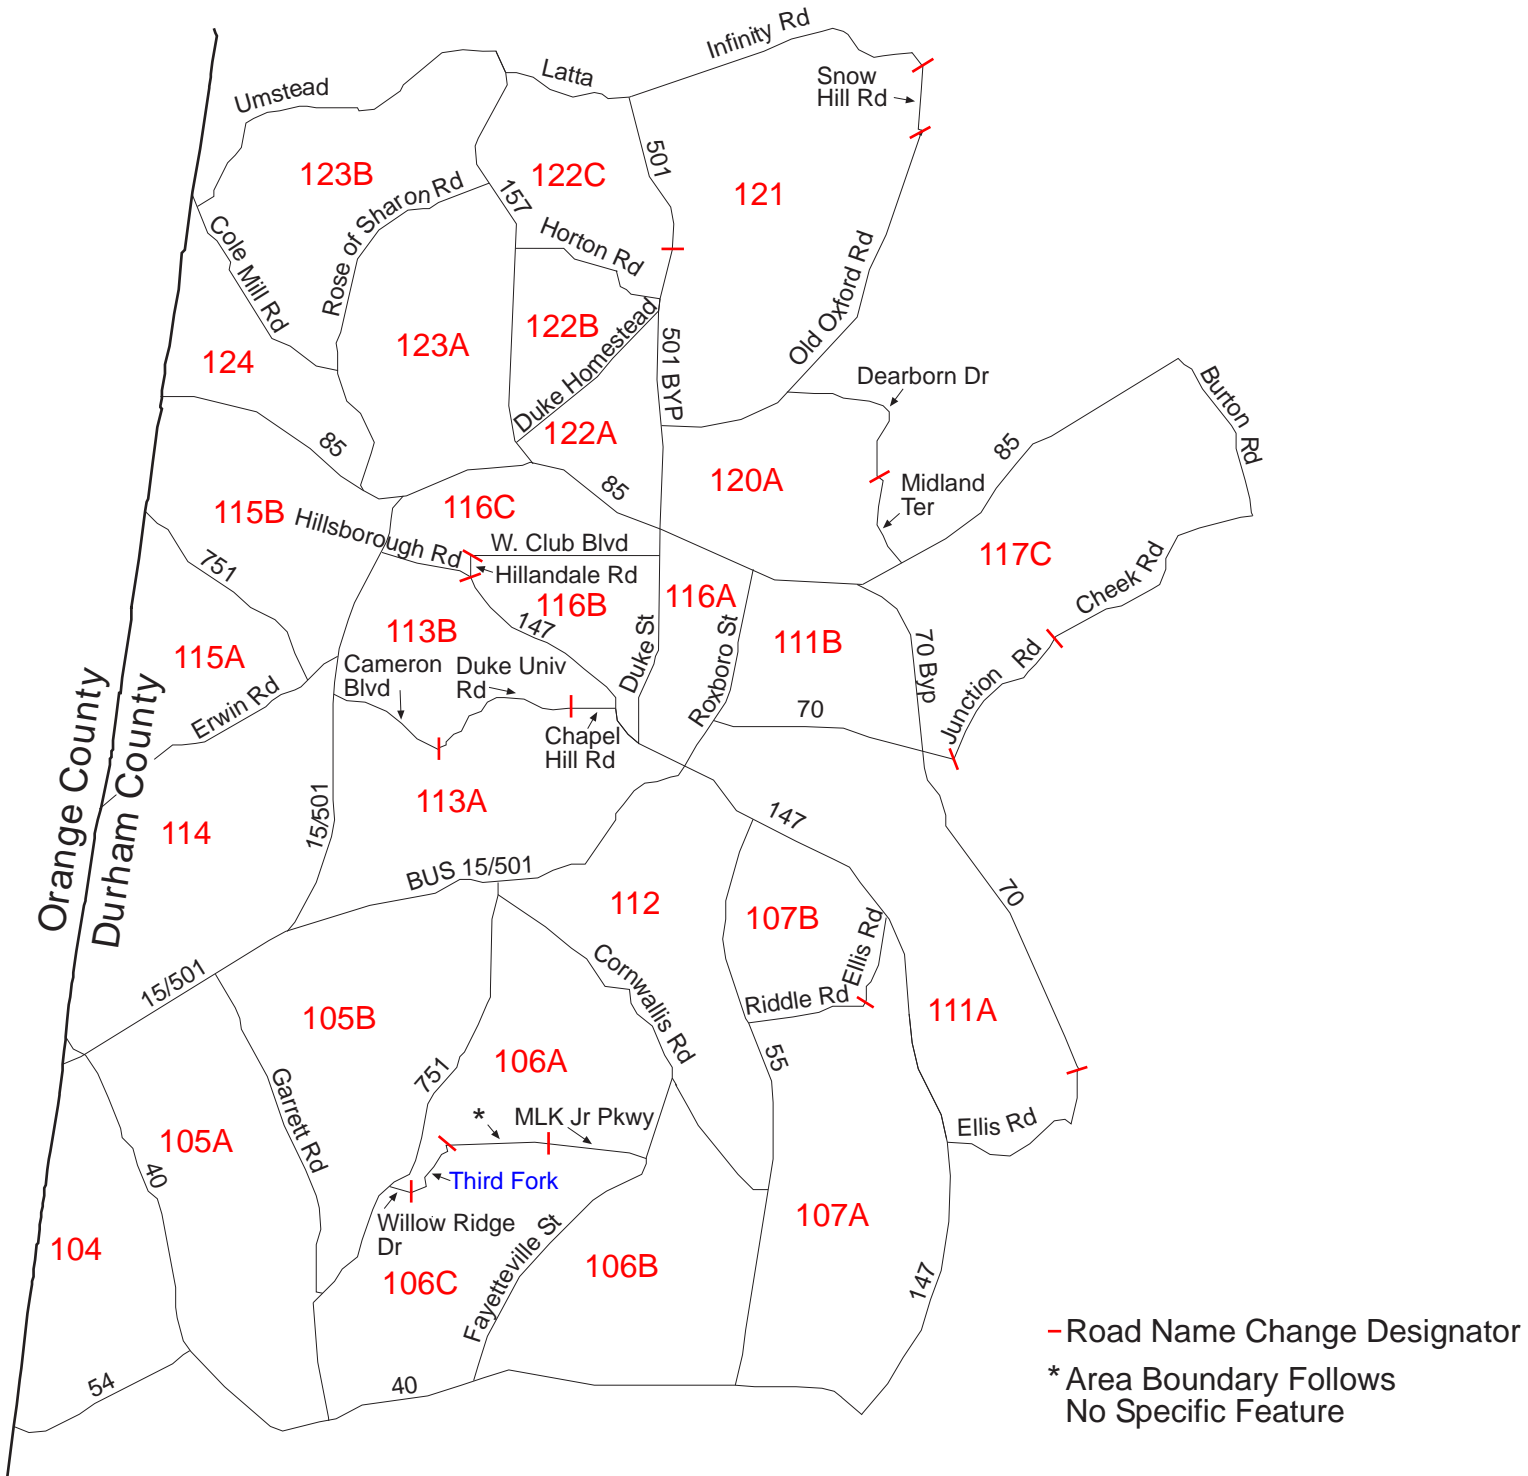

Durham Inset

- Road Name Change Designator
* Area Boundary Follows No Specific Feature